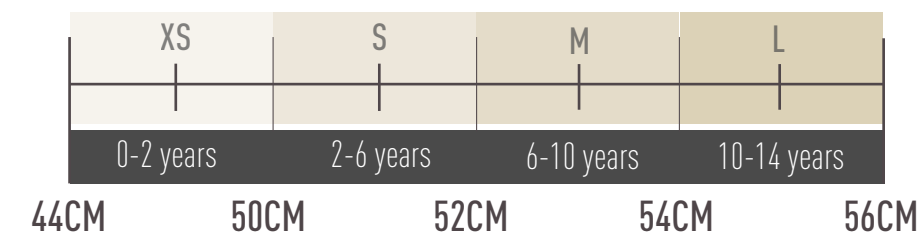

HACER PEDIDO
CLICK TO ORDER

GORRAS Y SOMBREROS

Caps and hats

GORRAS PREMIUM Premium Caps

53 CM (3/4 years - 7/8 years)

Size guide

Composition:

FRONTAL: 100% Polyester
BACK: 100% Cotton twill