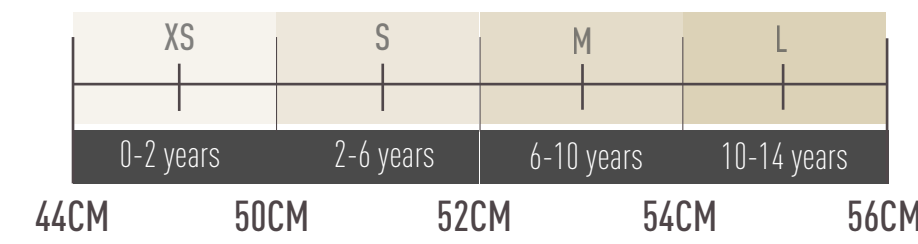

GORRAS Y SOMBREROS

Caps and hats

GORRAS Caps
53 CM (3/4 years - 7/8 years)

DOBLE SURTIDO
TWO ASSORTMENT

Size guide

Composition:

FRONTAL: 100% Polyester
BACK: 100% Cotton twill