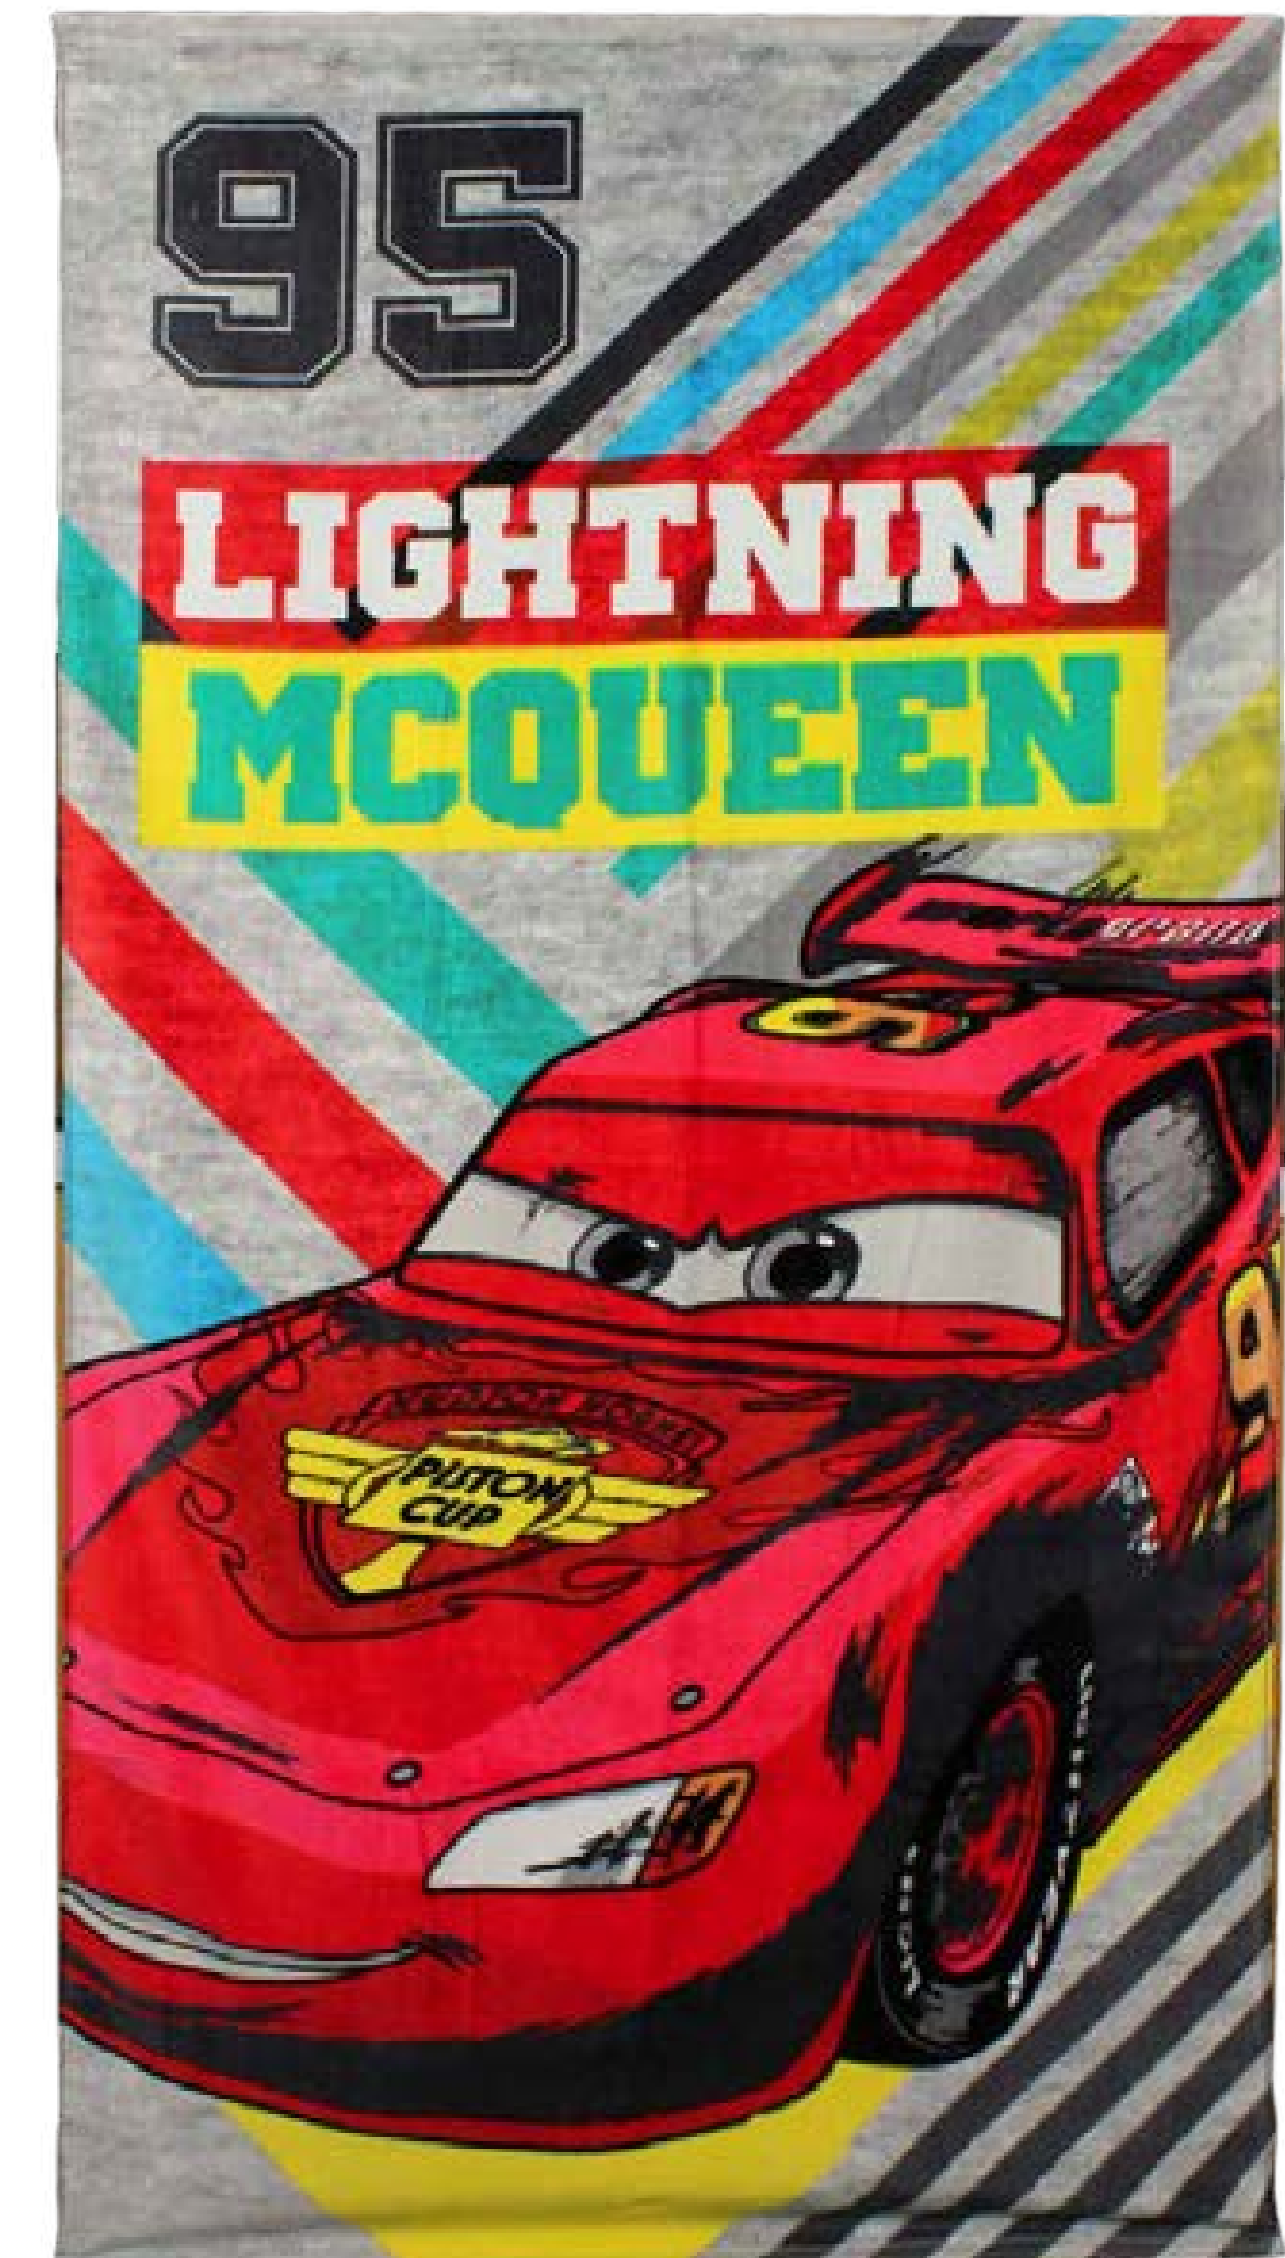

Ref: 2200001081

24 pcs

HACER PEDIDO
CLICK TO ORDER

TOALLAS Y PONCHOS

Towels and hooded towel

TOALLA ALGODÓN Cotton towel
70 X 140 CM

Composition: 100% Cotton - 300 grs/m2

Ref: 2200002154