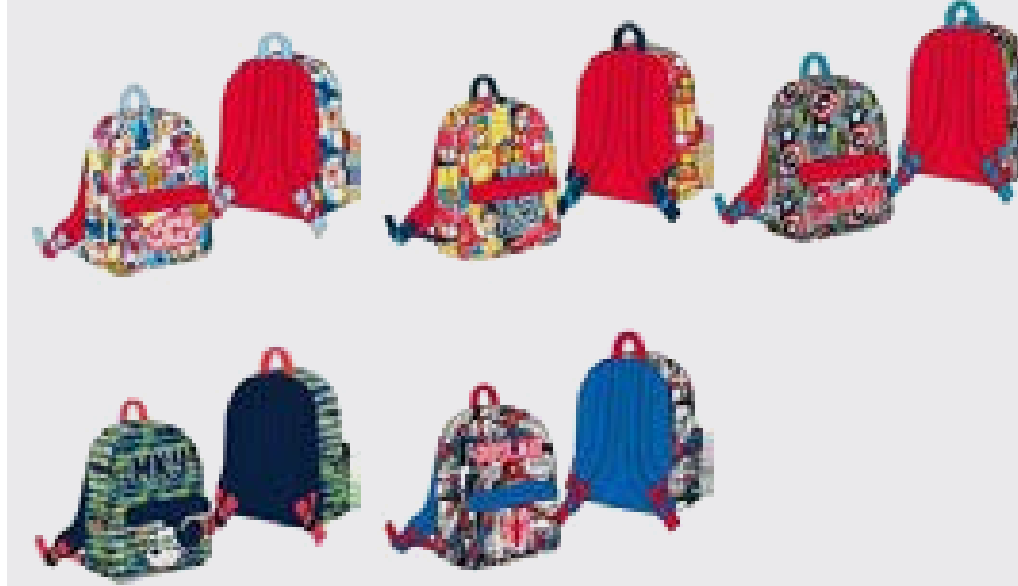

GIRLS

BOYS

2-6 YEARS

6-12 YEARS

2-6 YEARS

6-12 YEARS

MOCHILA EVA 3D 28 CM 3D EVA BACKPACK 11"

Composition: