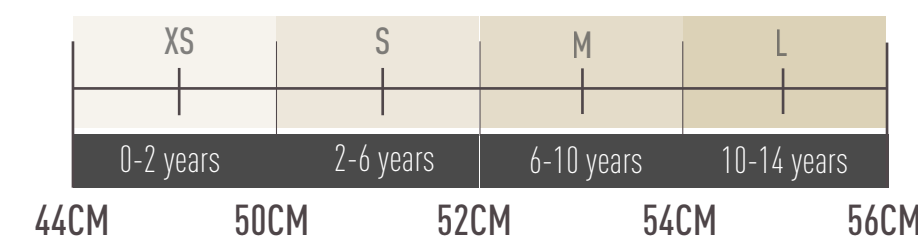

CAP

GIRLS			BOYS		
2-4 YEARS (51 cm)	4-8 YEARS (53-55 cm)	10-12 YEARS (58 cm)	2-4 YEARS (51 cm)	4-8 YEARS (53-55 cm)	10-12 YEARS (58 cm)

GORRA BEBÉ BABY CAP

Composition: 100% Cotton twill

Packaging: Gancho / Hanger hook

UDS: 2-2-2

HACER PEDIDO
CLICK TO ORDER

GORRAS Y SOMBREROS

Caps and hats

GORRAS Caps
44 CM (0 years - 2 years)

DOBLE SURTIDO
TWO ASSORTMENT

Size guide

Composition: